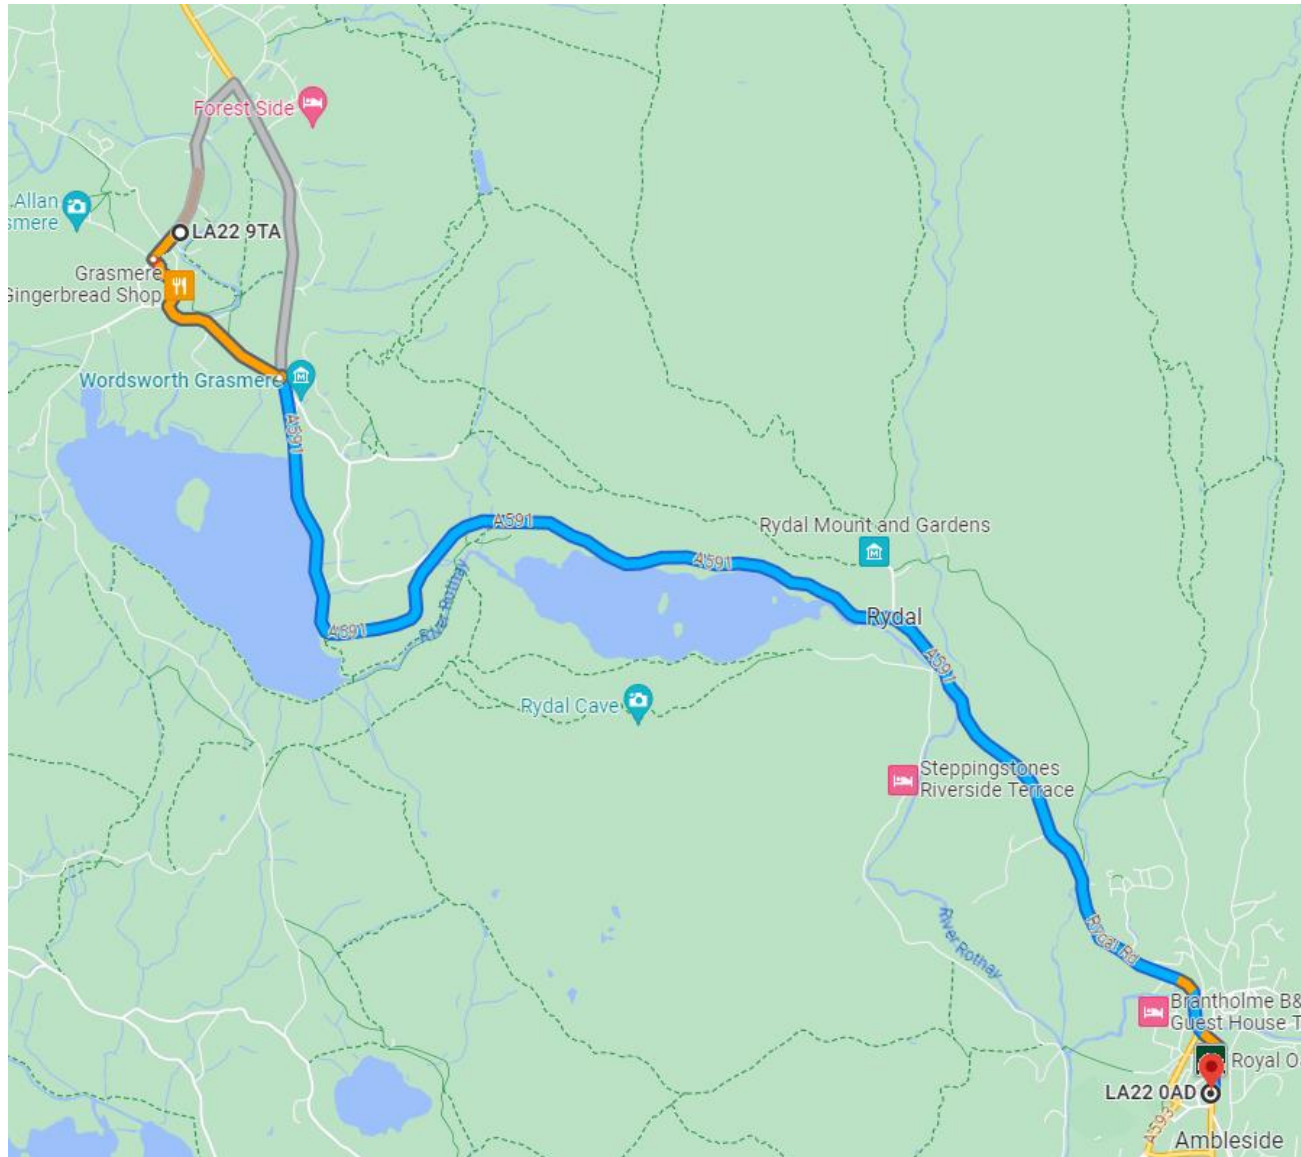

Grasmere – LPS

Grasmere Pharmacy (LA22 9TA) to Boots (LA22 9BT) – by car (14 minutes – 5 miles)

Grasmere Pharmacy (LA22 9TA) to Boots (LA22 9BT) – by public transport (17 minutes - 555/599)

Grasmere Pharmacy (LA22 9TA) to Thomas Bell Chemists (LA22 0AD) – by car (12 minutes – 4.8 miles)

Grasmere Pharmacy (LA22 9TA) to Thomas Bell Chemists (LA22 0AD) – by public transport (17 minutes – 555/599)