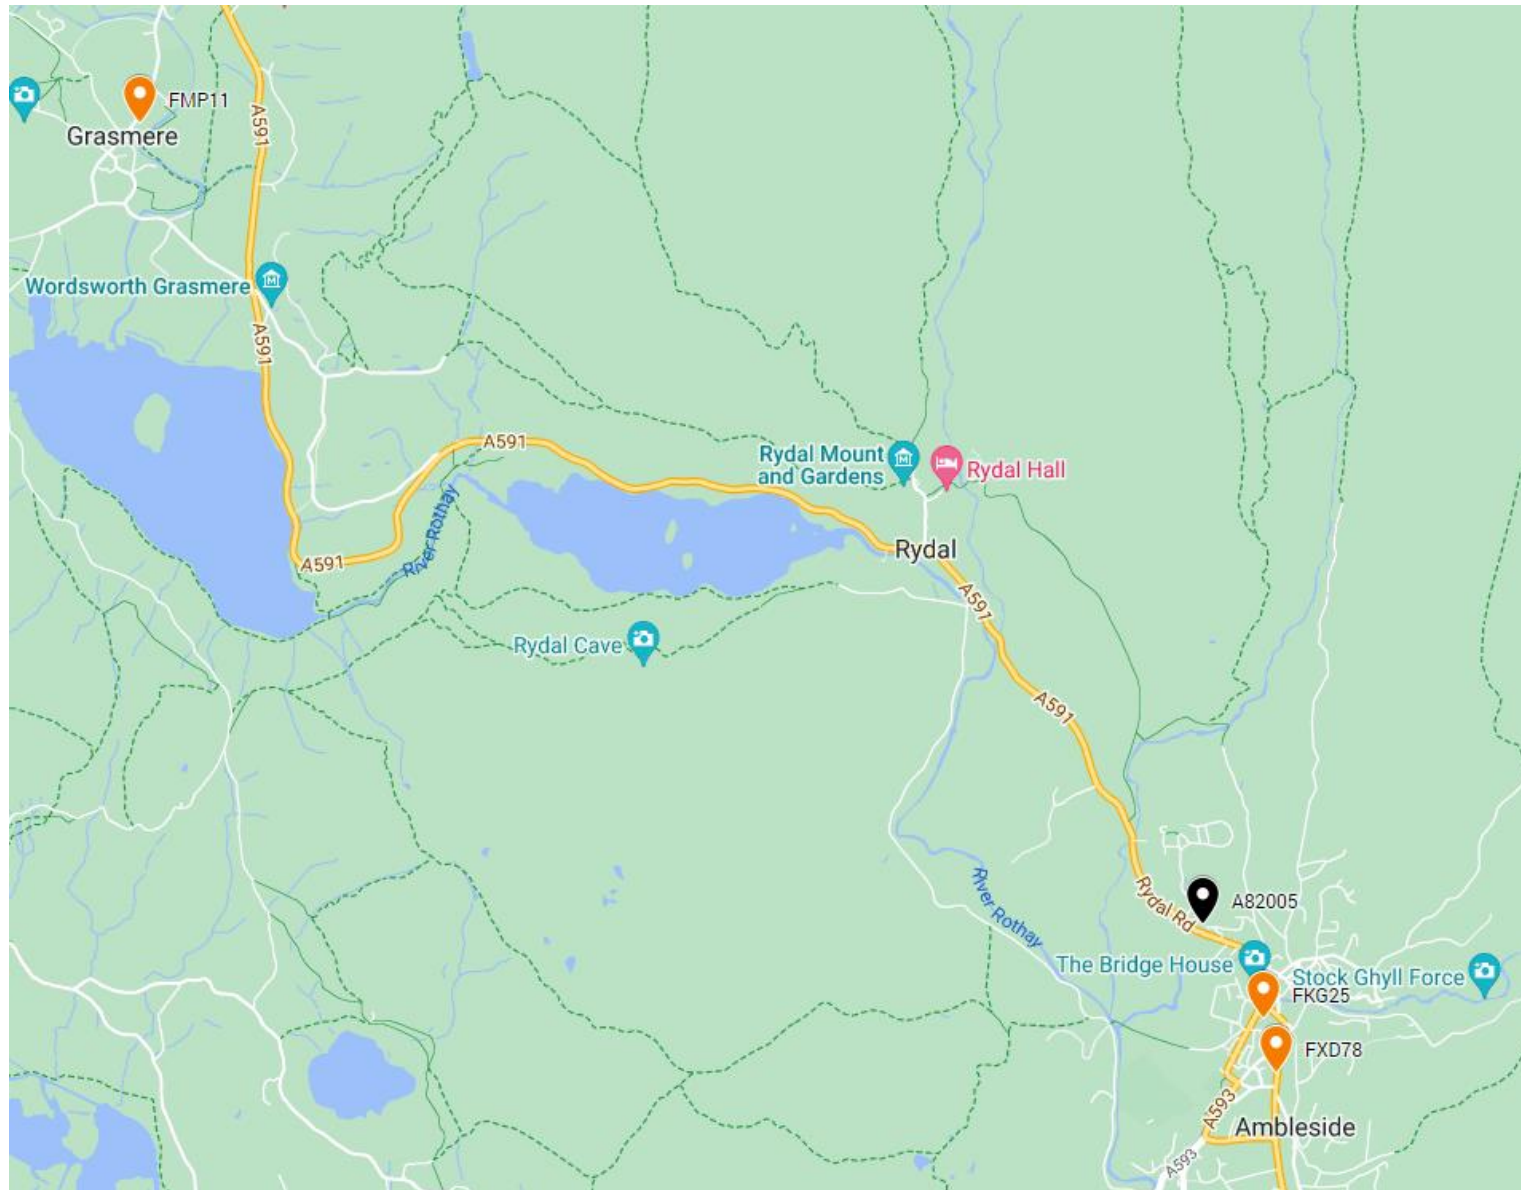

Grasmere – LPS

Grasmere Pharmacy (LA22 9TA) to Boots (LA22 9BT) – by car (14 minutes – 5 miles)

Grasmere Pharmacy (LA22 9TA) to Boots (LA22 9BT) – by public transport (17 minutes - 555/599)

Grasmere Pharmacy (LA22 9TA) to Thomas Bell Chemists (LA22 0AD) – by car (12 minutes – 4.8 miles)

Grasmere Pharmacy (LA22 9TA) to Thomas Bell Chemists (LA22 0AD) – by public transport (17 minutes – 555/599)