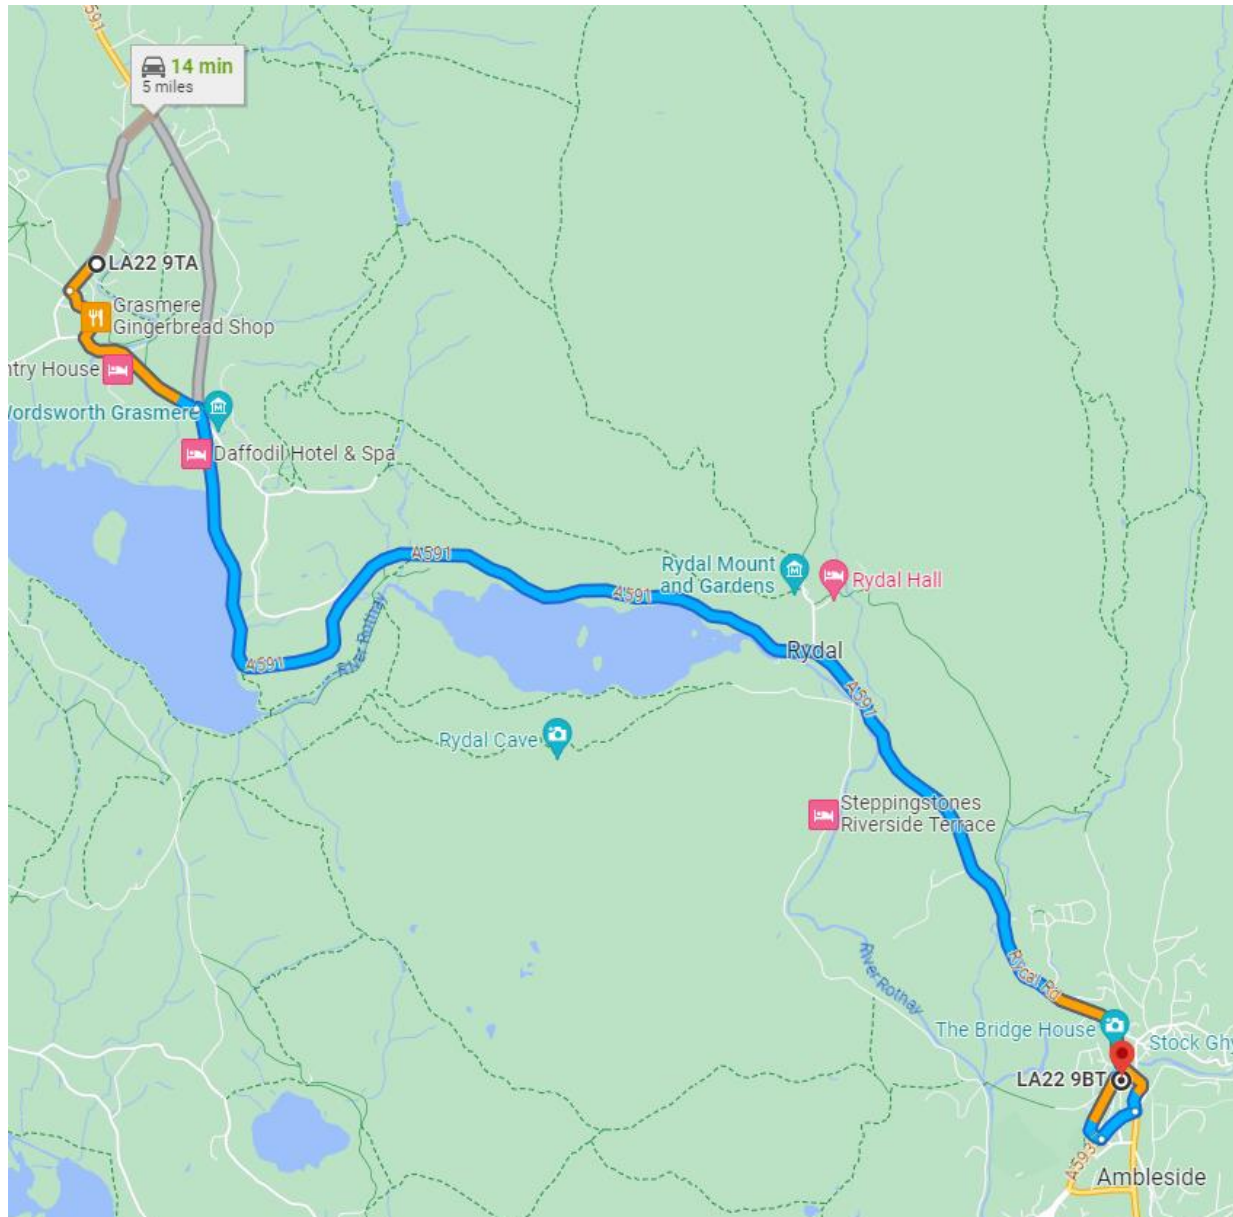

Grasmere – LPS

Grasmere Pharmacy (LA22 9TA) to Boots (LA22 9BT) – by car (14 minutes – 5 miles)

Grasmere Pharmacy (LA22 9TA) to Boots (LA22 9BT) – by public transport (17 minutes - 555/599)

Grasmere Pharmacy (LA22 9TA) to Thomas Bell Chemists (LA22 0AD) – by car (12 minutes – 4.8 miles)

Grasmere Pharmacy (LA22 9TA) to Thomas Bell Chemists (LA22 0AD) – by public transport (17 minutes – 555/599)