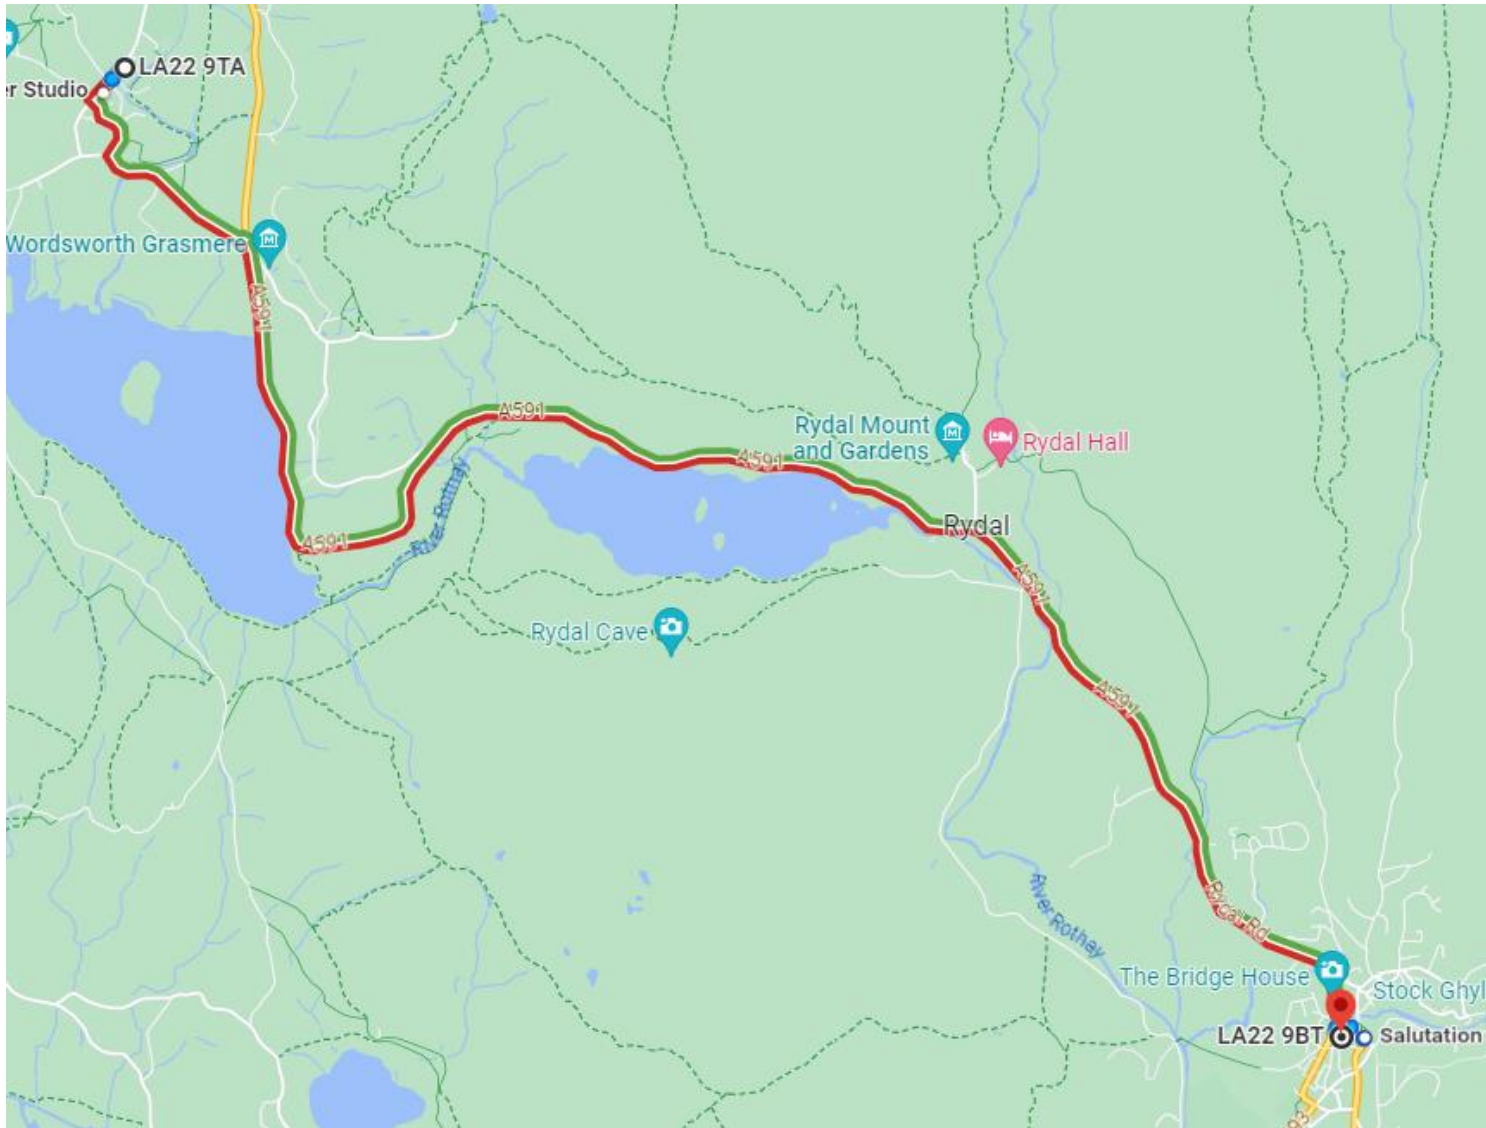

Grasmere – LPS

Grasmere Pharmacy (LA22 9TA) to Boots (LA22 9BT) – by car (14 minutes – 5 miles)

Grasmere Pharmacy (LA22 9TA) to Boots (LA22 9BT) – by public transport (17 minutes - 555/599)

Grasmere Pharmacy (LA22 9TA) to Thomas Bell Chemists (LA22 0AD) – by car (12 minutes – 4.8 miles)

Grasmere Pharmacy (LA22 9TA) to Thomas Bell Chemists (LA22 0AD) – by public transport (17 minutes – 555/599)