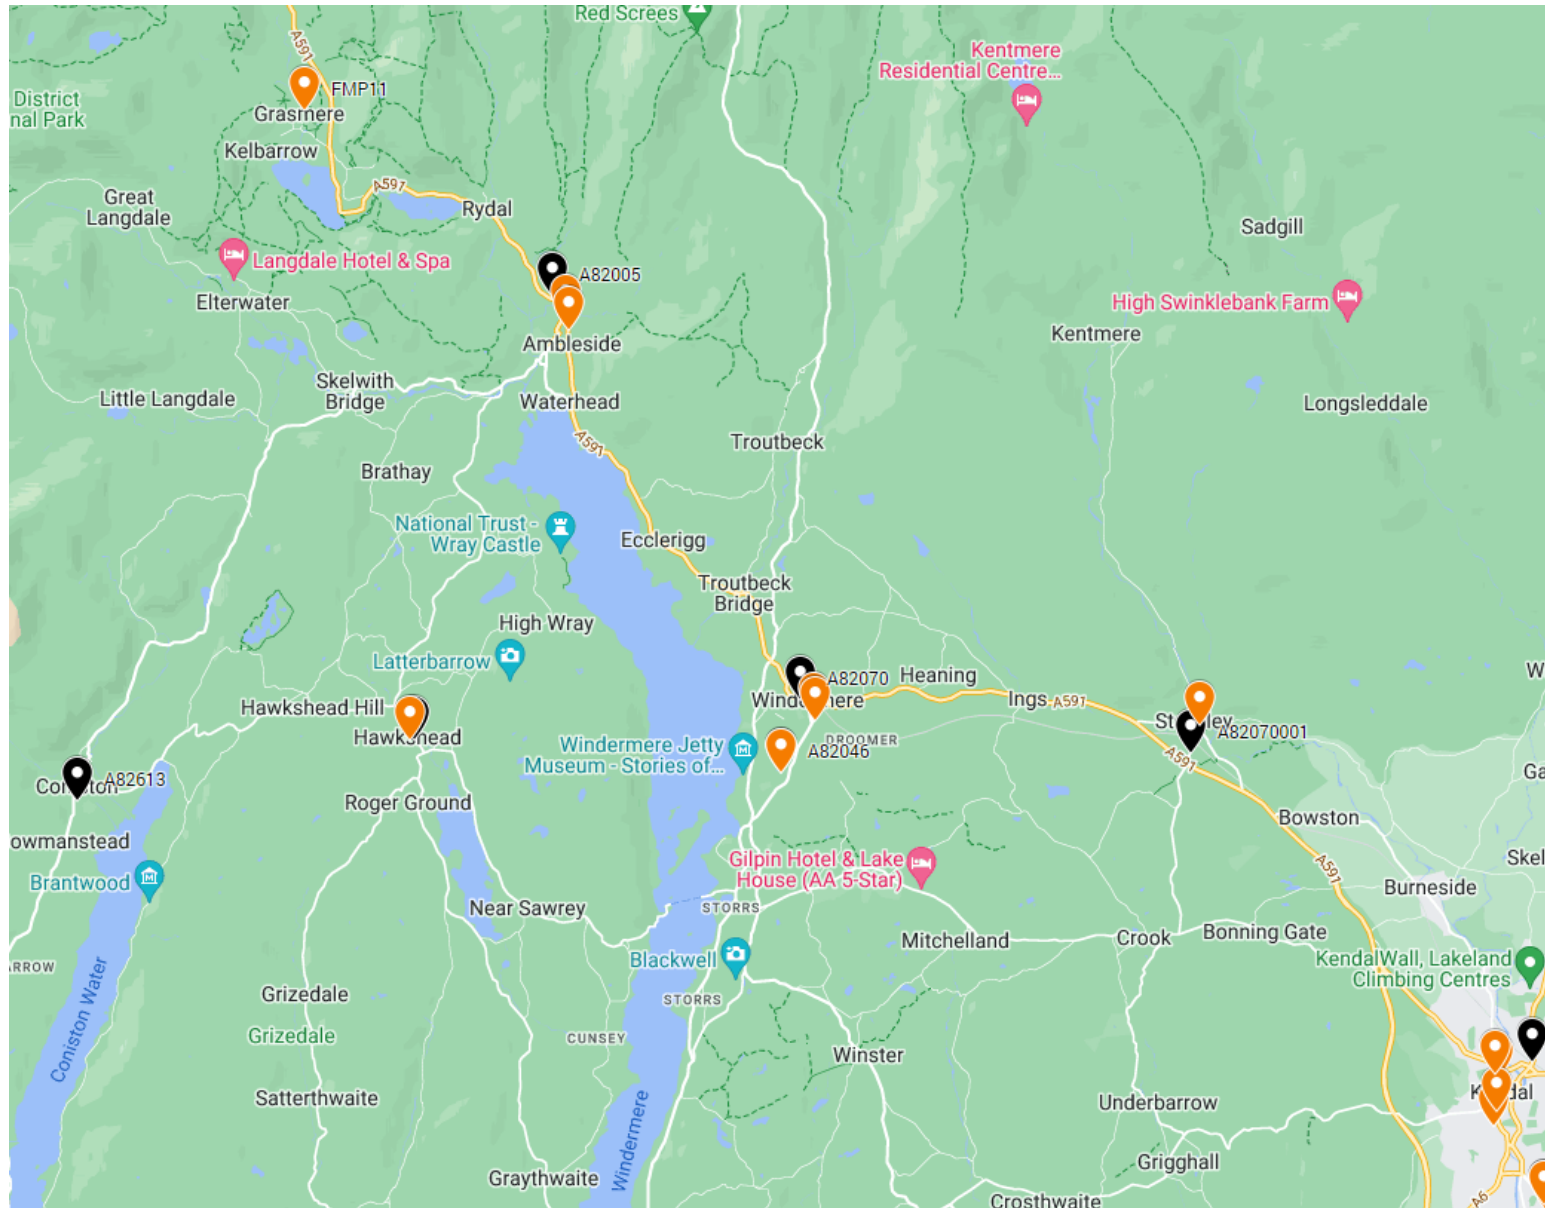

Grasmere – LPS

Grasmere Pharmacy (LA22 9TA) to Boots (LA22 9BT) – by car (14 minutes – 5 miles)

Grasmere Pharmacy (LA22 9TA) to Boots (LA22 9BT) – by public transport (17 minutes - 555/599)

Grasmere Pharmacy (LA22 9TA) to Thomas Bell Chemists (LA22 0AD) – by car (12 minutes – 4.8 miles)

Grasmere Pharmacy (LA22 9TA) to Thomas Bell Chemists (LA22 0AD) – by public transport (17 minutes – 555/599)